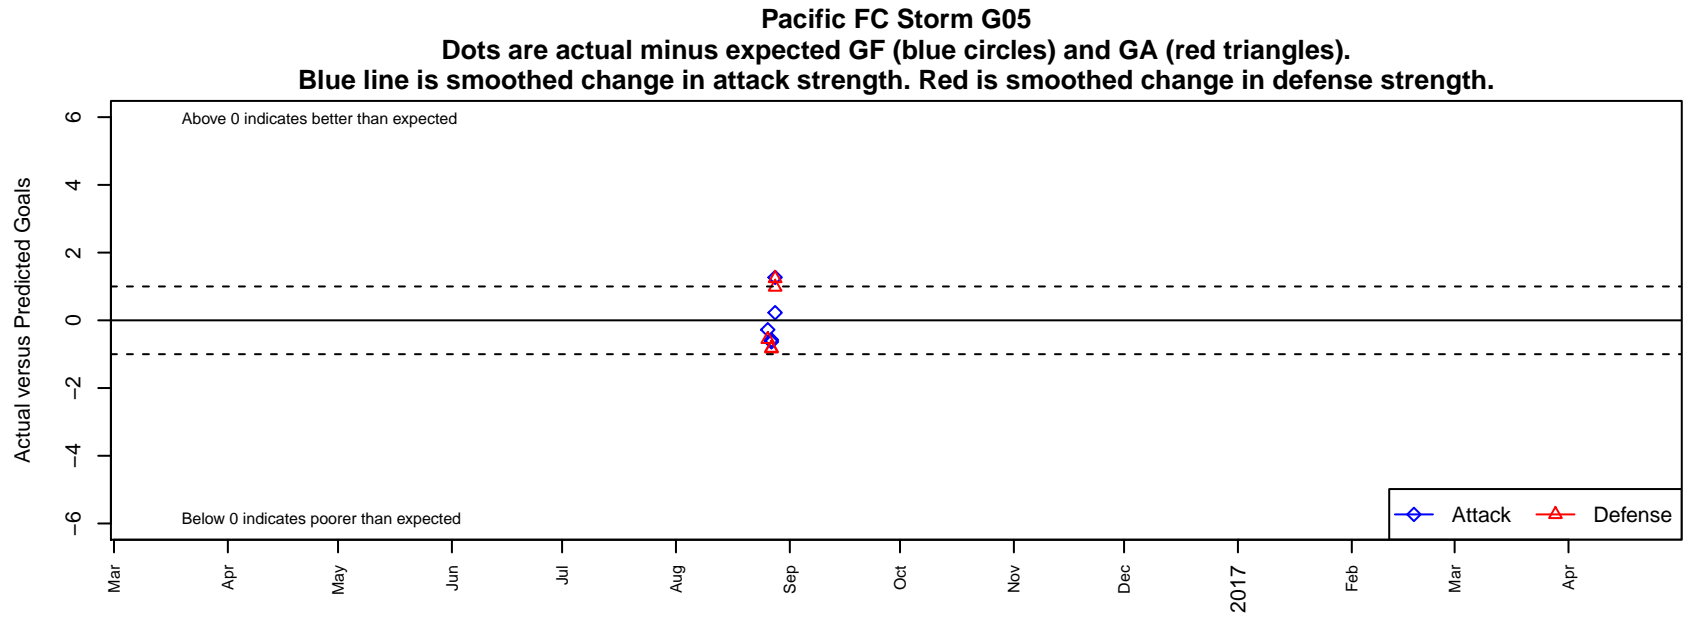

Pacific FC Storm G05

Pacific FC
Battleground, WA
G05 total strength=256
attack=0.11 defense=0.2

alt names used:
Pacific Storm

Venues played:
2016 Summer Slam Div 2 Gold/Silver/Bronze U

date	home		away		venue	pred.home	pred.away
2016-08-28	Crossfire Select Batig G05	0	Pacific FC Storm G05	1	2016 Summer Slam Div 2 Gold/Silver/Bronz	1.24	0.77
2016-08-28	Pacific FC Storm G05	2	Mukilteo Rush G05	1	2016 Summer Slam Div 2 Gold/Silver/Bronz	0.73	1.98
2016-08-27	Thelo Allegiant G05	3	Pacific FC Storm G05	0	2016 Summer Slam Div 2 Gold/Silver/Bronz	2.18	0.64
2016-08-27	Pacific FC Storm G05	0	Crossfire OR CUSC Black G05	2	2016 Summer Slam Div 2 Gold/Silver/Bronz	0.58	1.16
2016-08-26	Crossfire OR WUSC Navy G05	2	Pacific FC Storm G05	0	2016 Summer Slam Div 2 Gold/Silver/Bronz	1.44	0.28